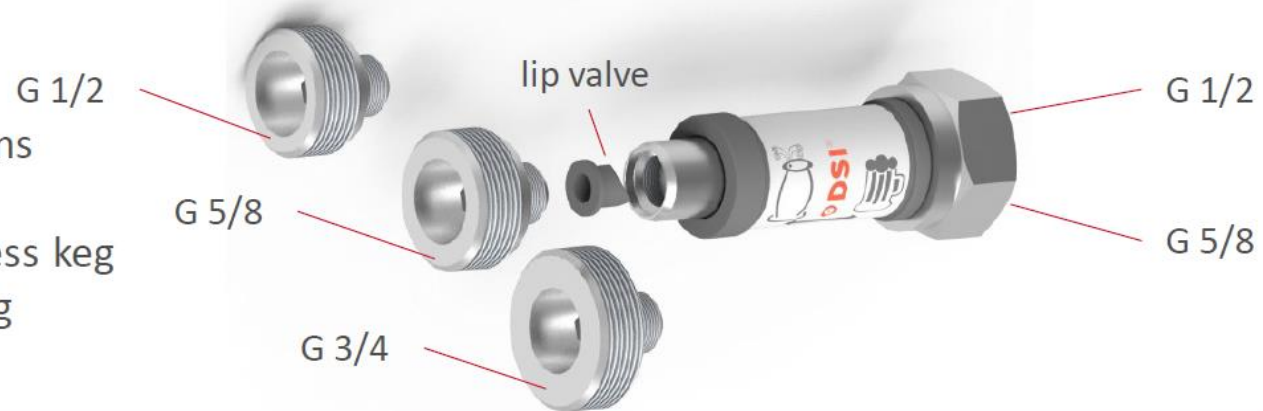

**Sleeve Valve**  
deflates keg  
while shut  
off the gas

- Sleeve Valve for all systems
- deflate keg in seconds
- safe disposal – pressureless keg
- dismantlable for cleaning

user manual